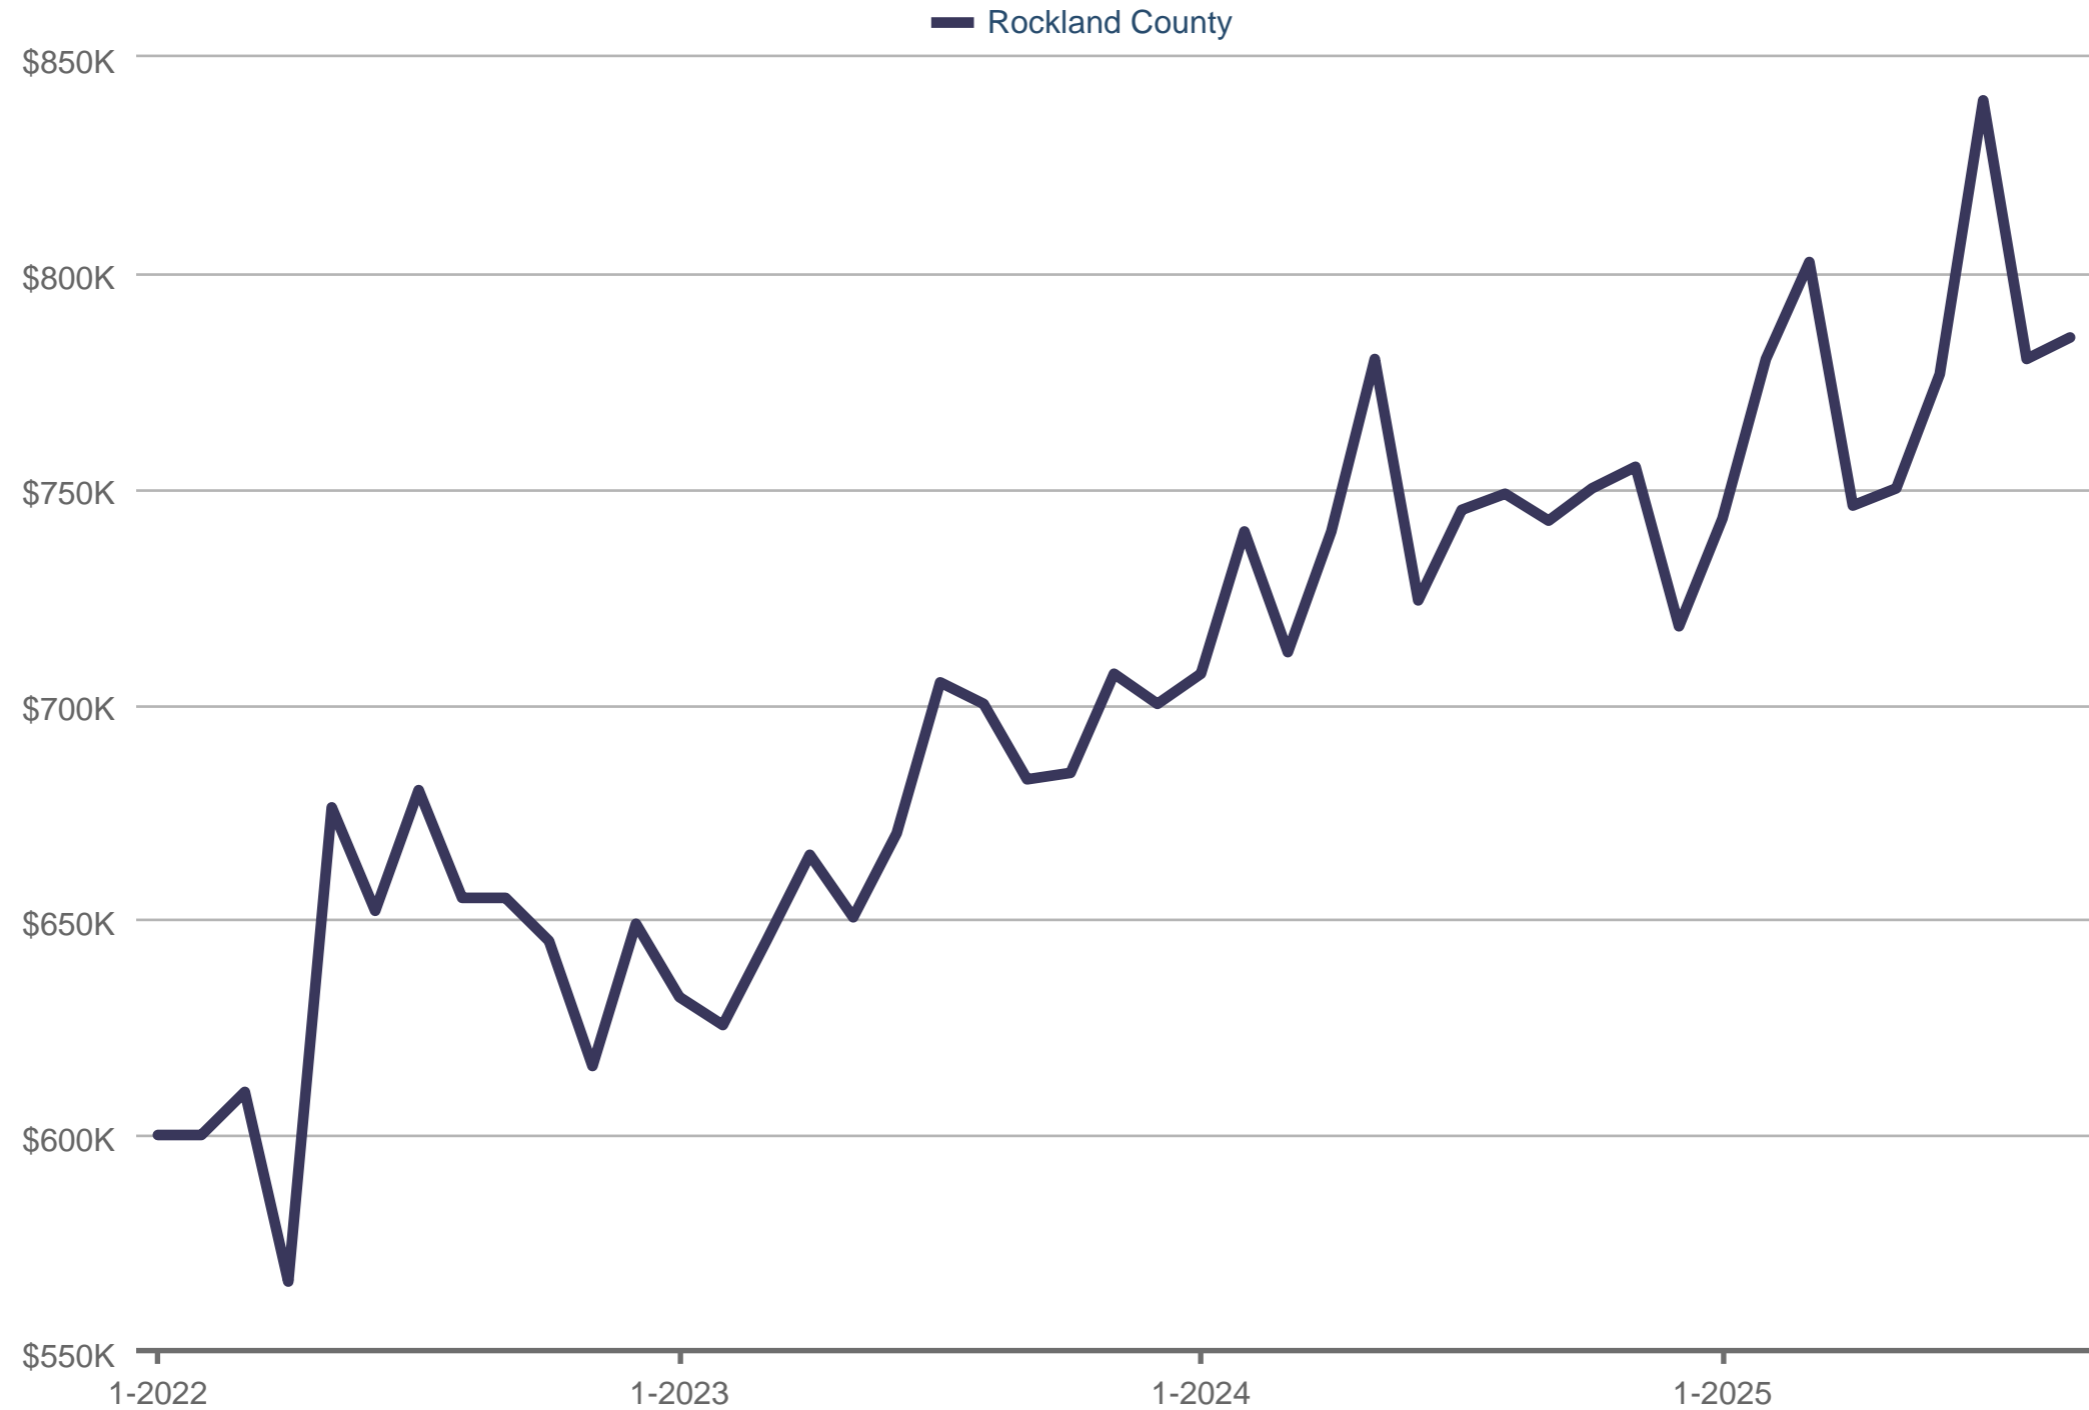

Diane Mitchell

Wright Bros Real Estate Inc.

Office: 845-480-1819
dmitch9852@gmail.com

Median Sales Price

Rockland County: Single Family

Each data point is one month of activity. Data is from October 13, 2025.