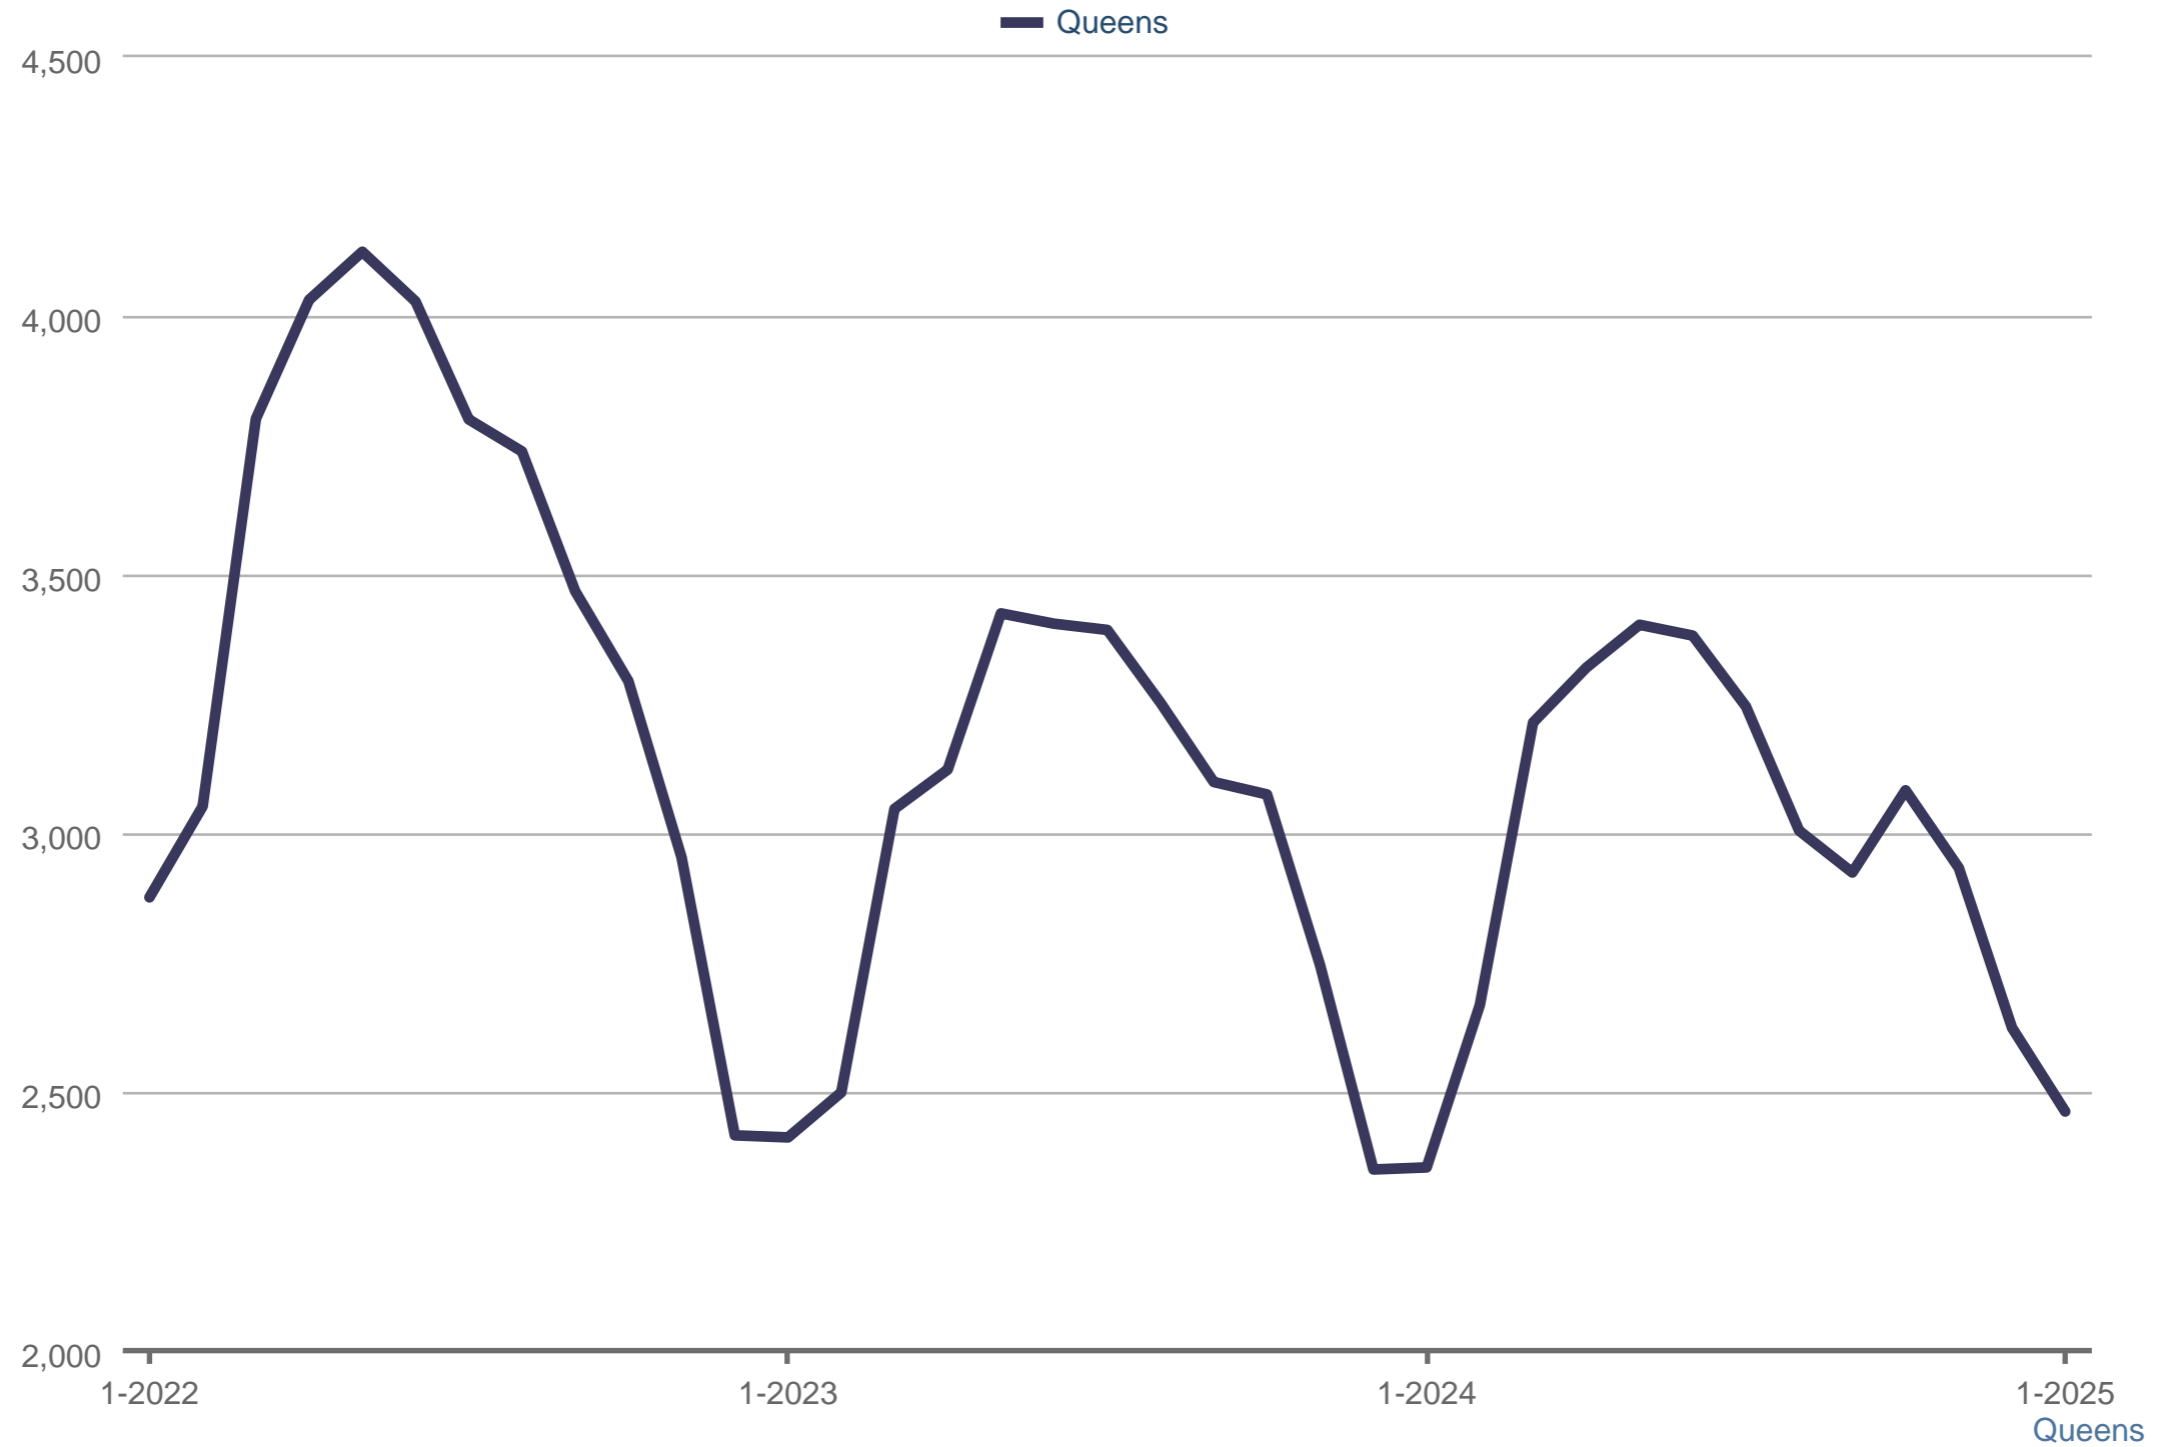

New Listings

Each data point is three months of activity. Data is from February 5, 2025.